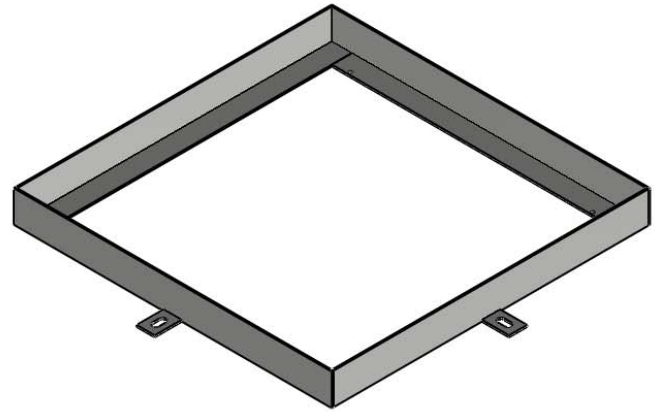

South Bay Foundry

WWW.SOUTHBAYFOUNDRY.COM

PHONE: (619) 956-2780 FAX: (619) 956-2788

E1360G

30x30 TRAFFIC FRAME

GENERAL INFORMATION

- *MATERIAL: STEEL ASTM A36
- *FINISH: HOT DIP GALVANIZED ASTM A123

APPROVED