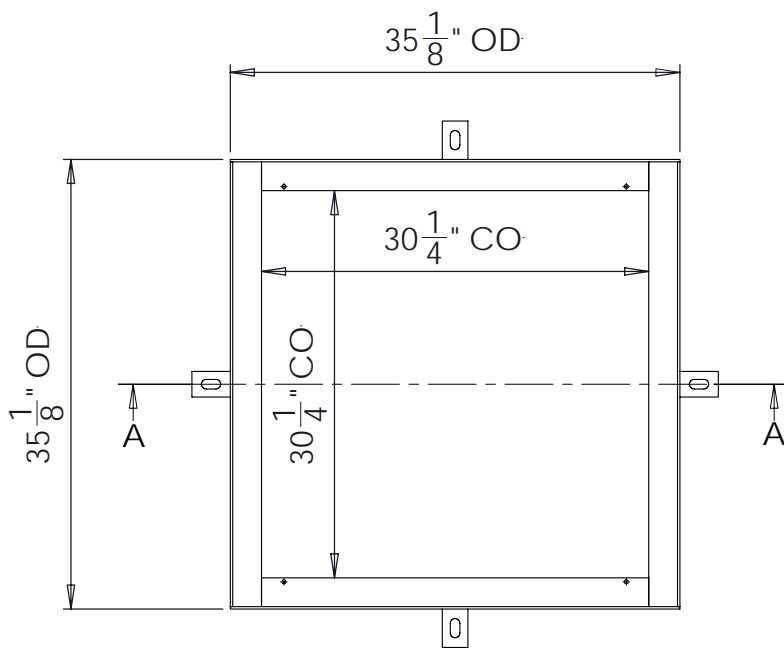

South Bay Foundry

WWW.SOUTHBAYFOUNDRY.COM

PHONE: (619) 956-2780 FAX: (619) 956-2788

E1360G

30x30 TRAFFIC FRAME

GENERAL INFORMATION

- *MATERIAL: STEEL ASTM A36
- *FINISH: HOT DIP GALVANIZED ASTM A123

APPROVED